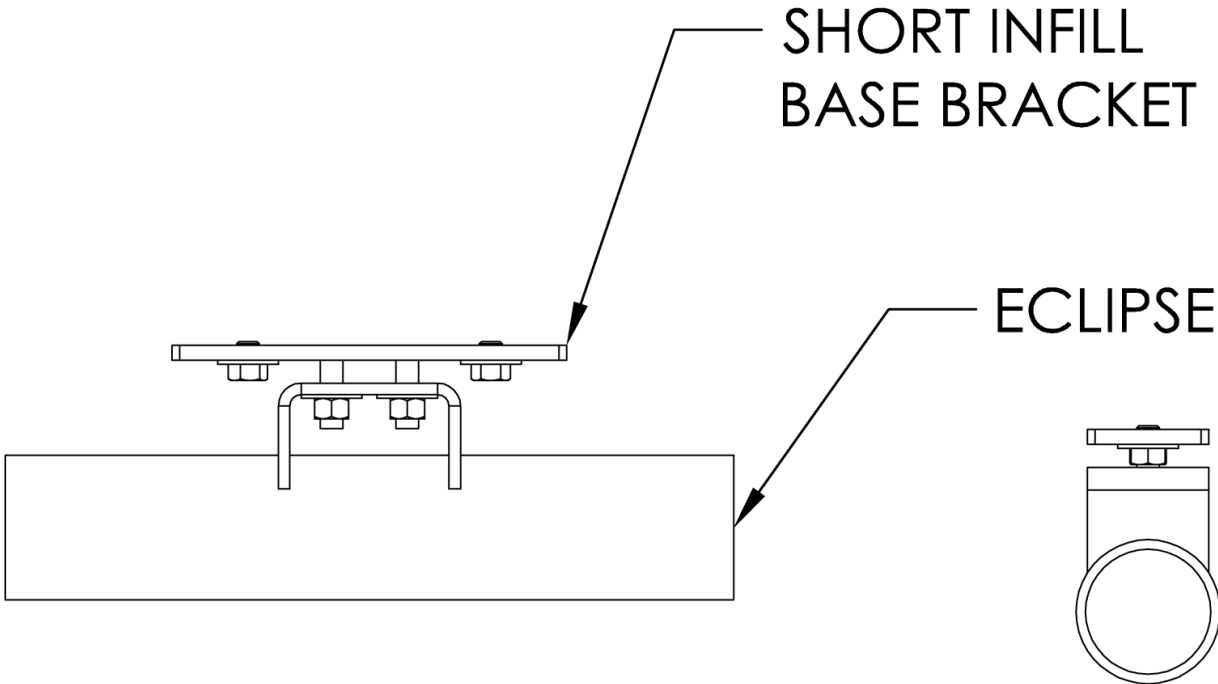

SHORT INFILL  
BASE BRACKET

ECLIPSE TUBE