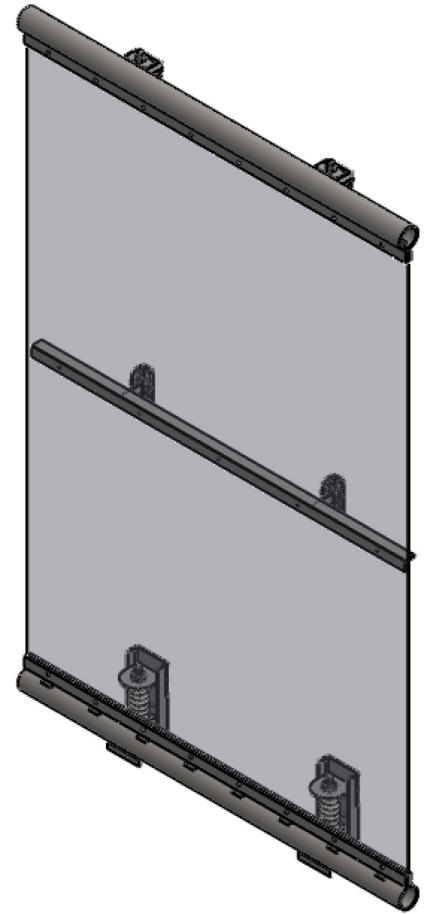

FRONT VIEW

DETAILED
ATTACHMENT
VIEW

RIGID ECLIPSE

www.CambridgeArchitectural.com
866.806.2385